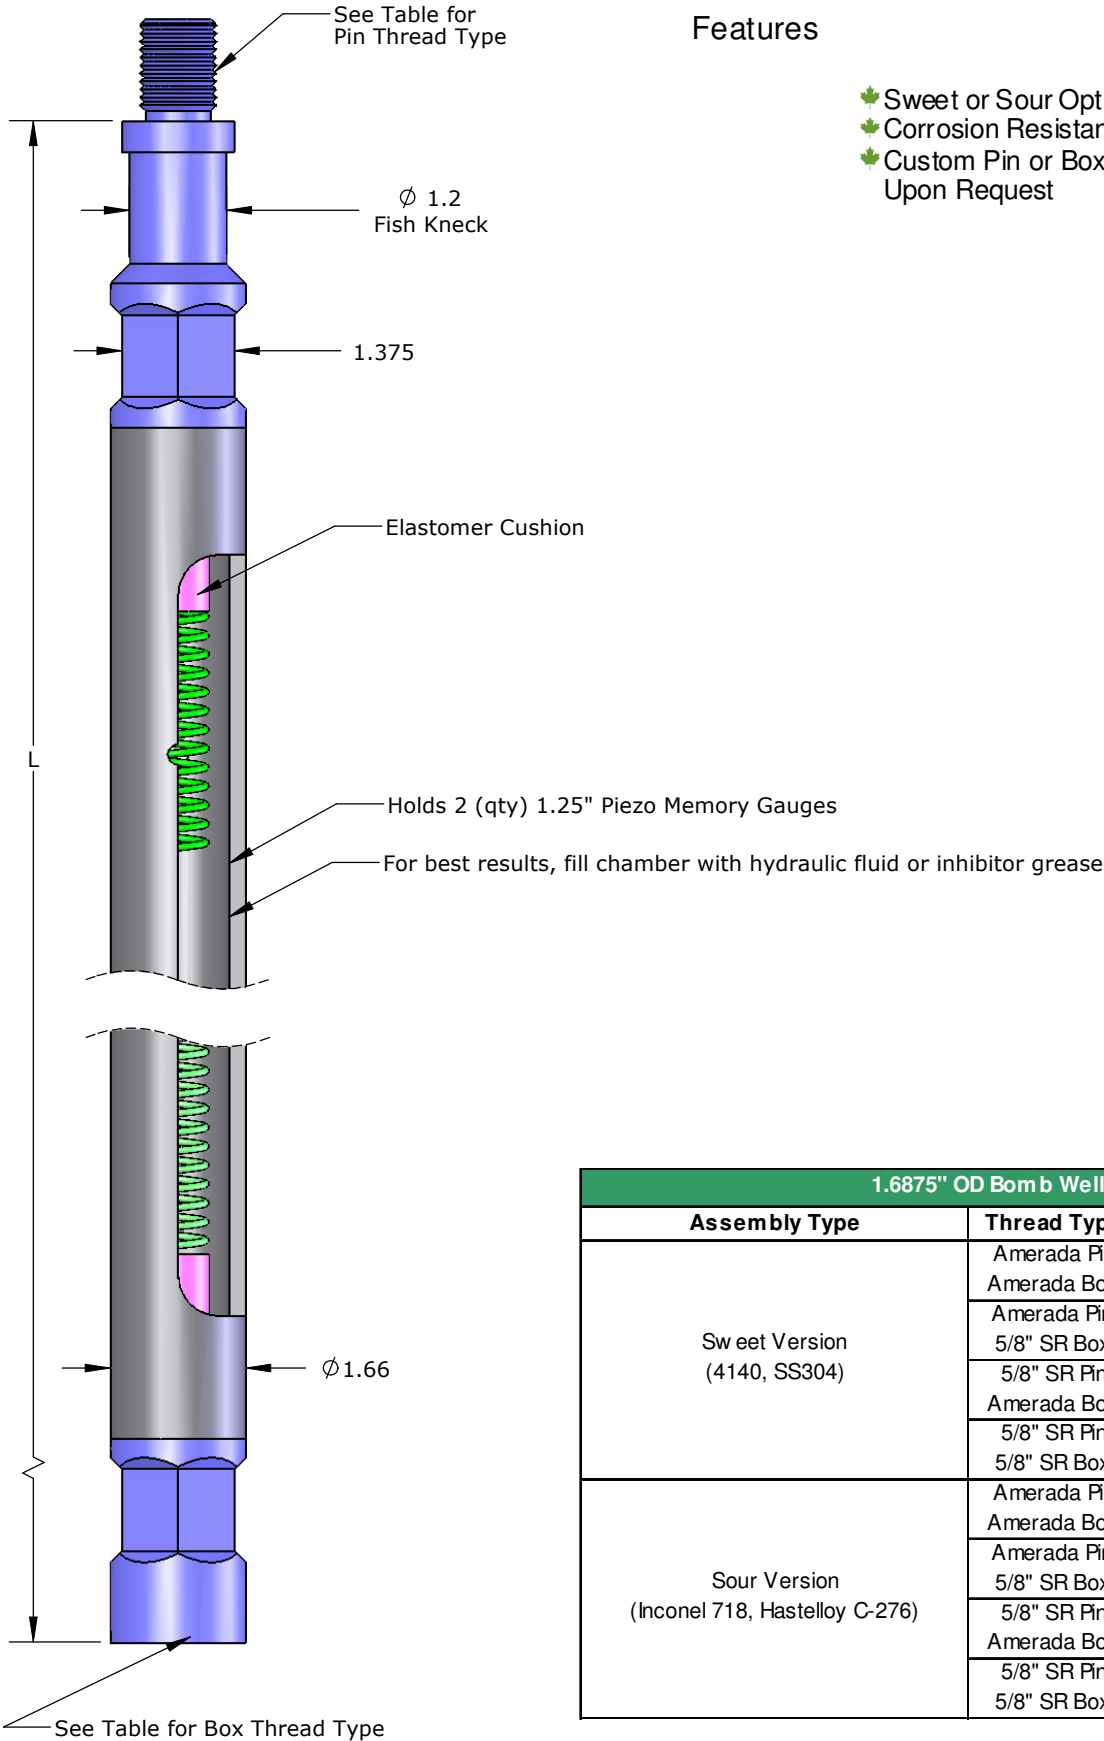

Features

-  Sweet or Sour Options
-  Corrosion Resistant NACE MR0175
-  Custom Pin or Box Connections Upon Request

1.6875" OD Bomb Well Carrier			
Assembly Type	Thread Type	Length (L)	Part No.
Sweet Version (4140, SS304)	Amerada Pin Amerada Box	35.5"	101578
	Amerada Pin 5/8" SR Box	36.25"	101581
	5/8" SR Pin Amerada Box	35.5"	101582
	5/8" SR Pin 5/8" SR Box	36.25"	100469
Sour Version (Inconel 718, Hastelloy C-276)	Amerada Pin Amerada Box	35.5"	101583
	Amerada Pin 5/8" SR Box	36.25"	101587
	5/8" SR Pin Amerada Box	35.5"	101589
	5/8" SR Pin 5/8" SR Box	36.25"	100474