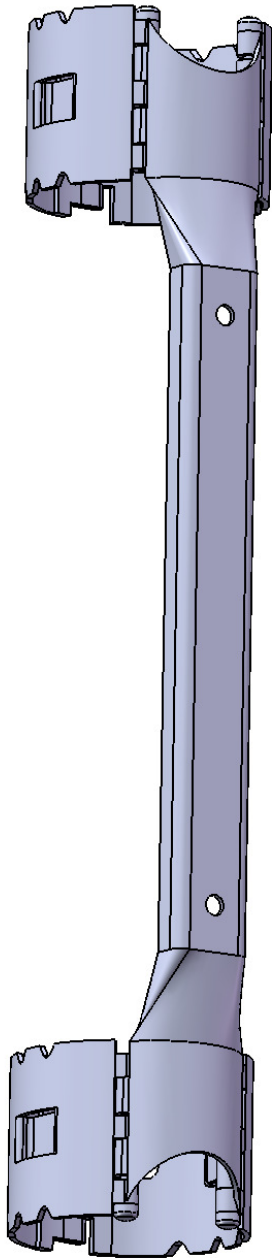

#### Features

- ✦ Heavy Duty Carbon Steel
- ✦ Prevents Damage to the Conductor Tube
- ✦ Other material and Sizes Available Upon Request

Heavy Duty Cable Clamp			
Tubular Size	Joint Type	Wire Size	Part No.
2 3/8"	EUE	1/4"	101376
		11mm x 11mm	102078
	Buttress	1/4"	102079
		11mm x 11mm	102080
2 7/8"	EUE	1/4"	101379
		11mm x 11mm	101380
	Buttress	1/4"	102081
		11mm x 11mm	102082
3 1/2"	EUE	1/4"	101382
		11mm x 11mm	101383
	Buttress	1/4"	102083
		11mm x 11mm	102084
4 1/2"	EUE	1/4"	101385
		11mm x 11mm	102085
	Buttress	1/4"	102086
		11mm x 11mm	101386