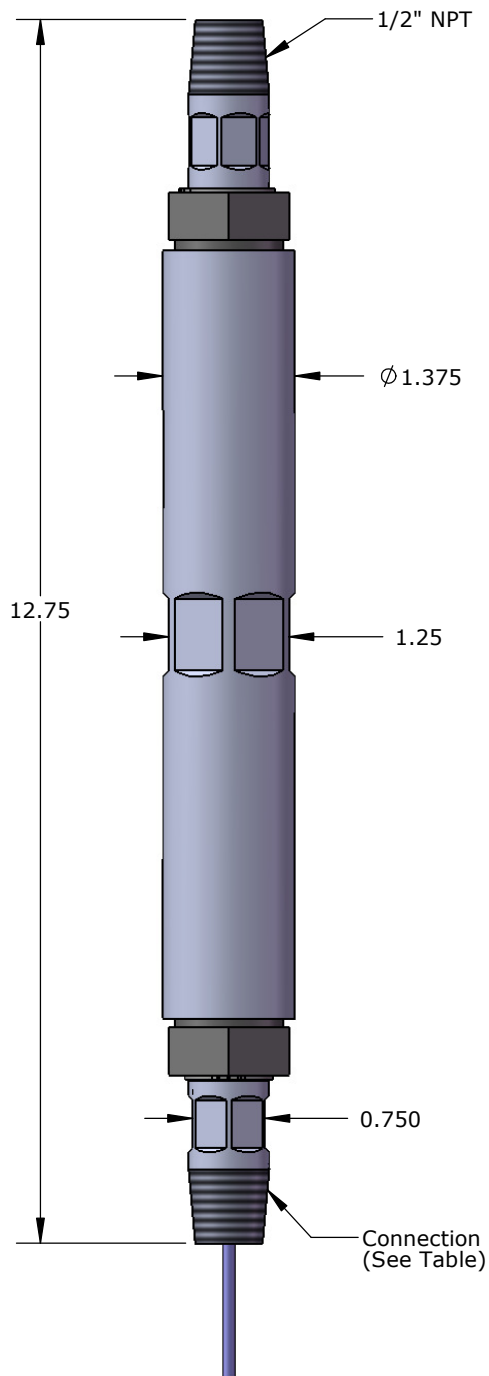

#### Features

- ✦ CSA Approved Model Available
- ✦ Metal to Metal Seals
- ✦ Welded Glass Feedthru
- ✦ Simple Installation
- ✦ Single or Multi Conductor
- ✦ 10 000 psi
- ✦ 200°C

CSA Approved Wellhead Outlet II		
Wire Size	Connection	Part No.
1/8" OD	1/2" NPT	102186
1/4" OD	1/2" NPT	102316
1/4" OD	1" Autoclave	102648
4mm OD	1/2" NPT	102651

Wellhead Outlet II		
Wire Size	Connection	Part No.
1/8" OD	1/2" NPT	102631
1/4" OD	1/2" NPT	102630
4mm OD	1/2" NPT	101019

Multi Conductor Wellhead Outlet II		
Wire Size	Connection	Part No.
1/8" OD	1/2" NPT	102467
1/4" OD	1/2" NPT	102451
1/4" OD	1" Autoclave	102650
4mm OD	1/2" NPT	102653